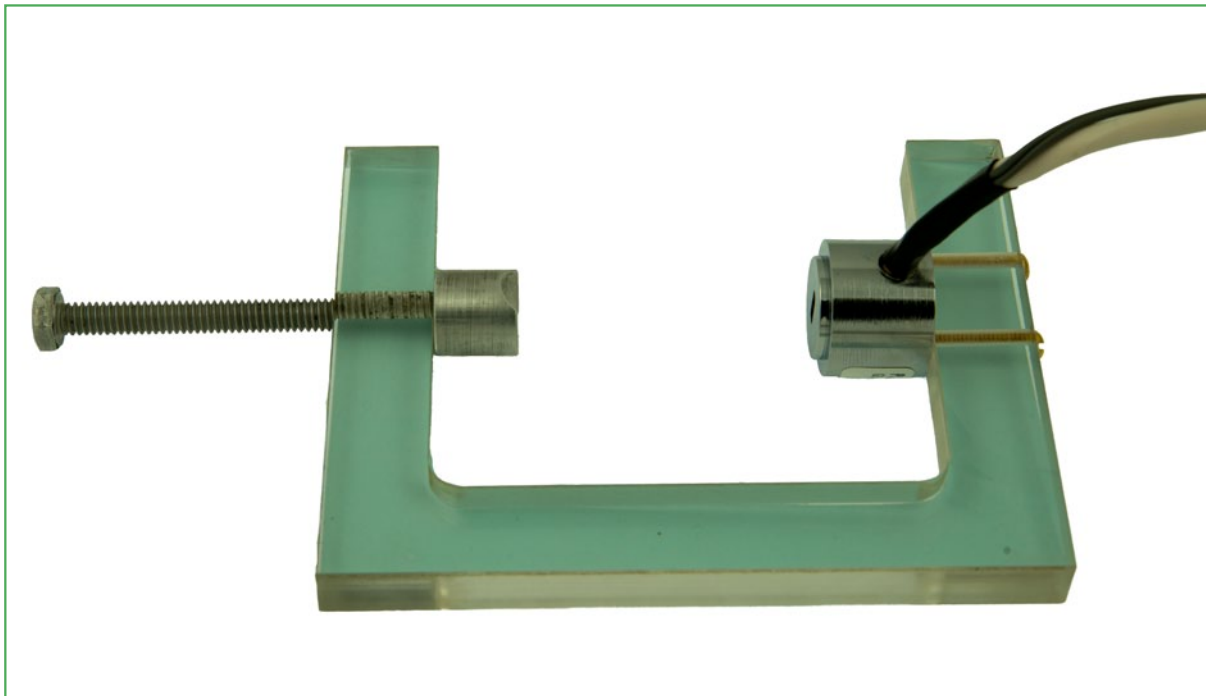

PSY1 スモールクランプ

Solutions for soil, plant & environmental monitoring

www.ictinternational.com

Ph: +61 2 6772 6770 sales@ictinternational.com.au