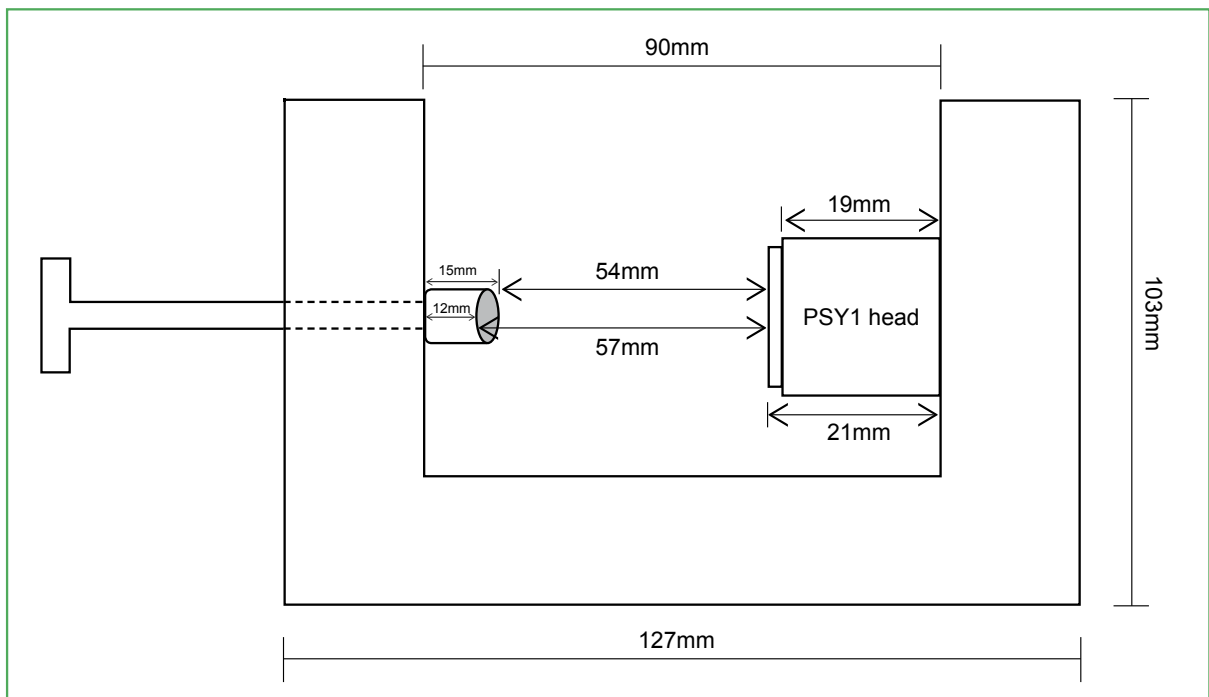

PSY1 ラージクランプ

Solutions for soil, plant & environmental monitoring

www.ictinternational.com

Ph: +61 2 6772 6770 sales@ictinternational.com.au